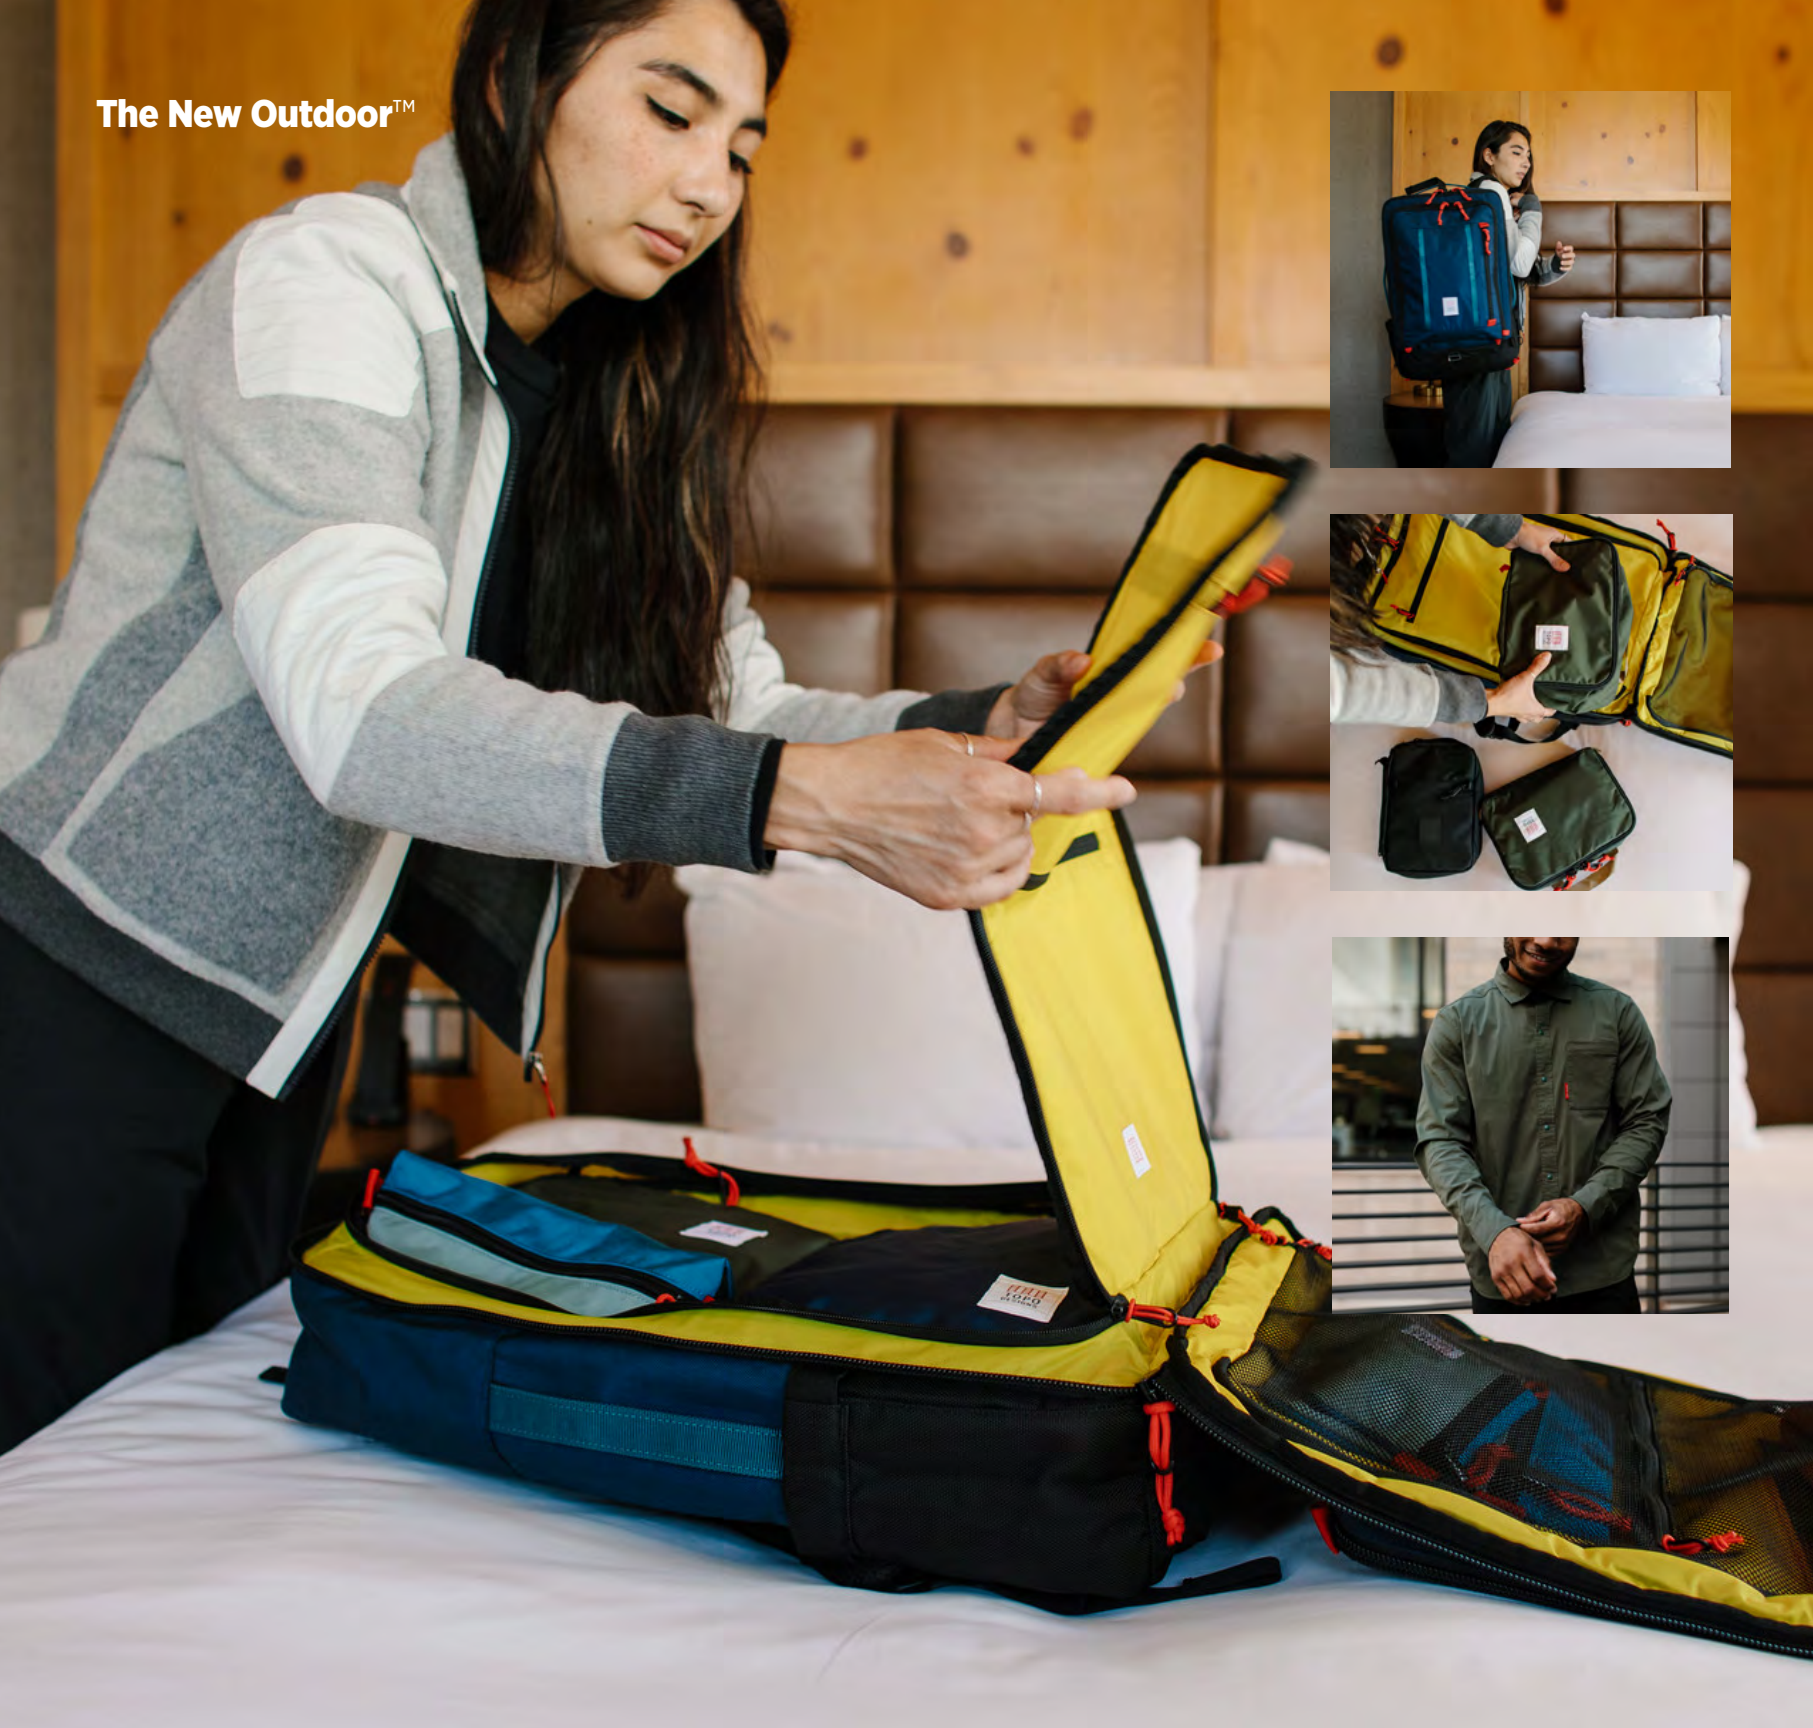

The New Outdoor™